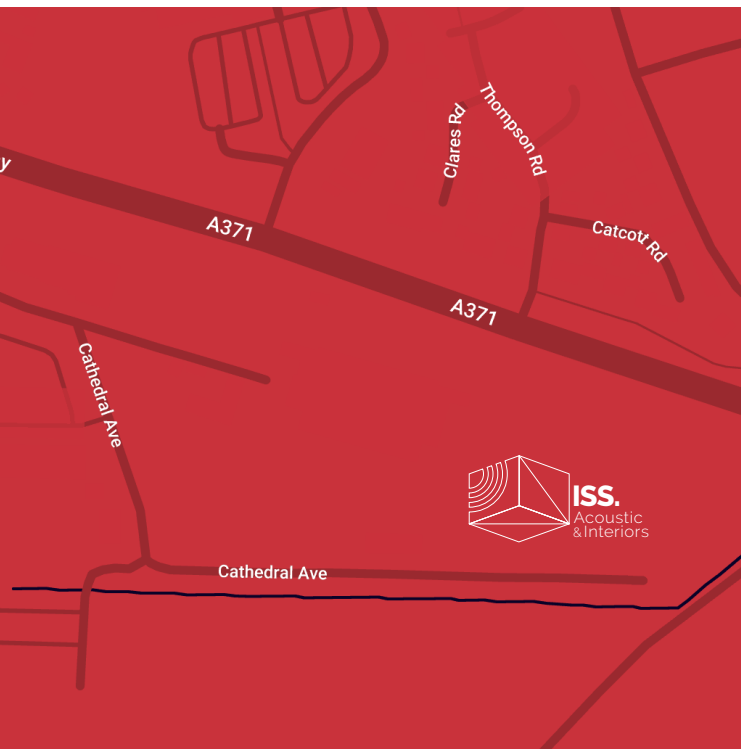

Introducing ISS Supply

ISS Supply was created to address the supply issues that many of us have encountered in the southwest region, where dry lining and interior supplies are often difficult to find, especially for specialist items we use regularly.

Our pickup service is located in Wells, Somerset, and provides everything you need for your dry lining and interior projects that you can't easily find at your mainstream builders merchant. To find out more about what's in stock, give us a call today at **01749676511**.